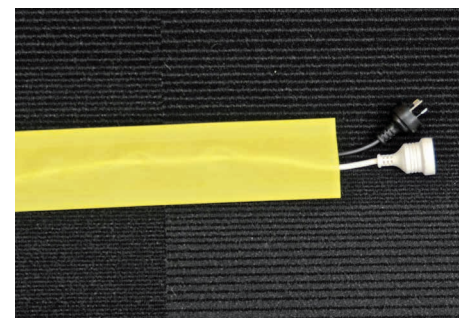

CABLE MANAGEMENT FOR CARPETS

Minimise the risk of trips in the workplace, or easily conceal unsightly cords with the amazingly versatile Secure Cord Cover.

Easy to use

Simply lay a strip of Secure Cord over your cords and the hooks on the underside grip the carpet to secure everything in place.

Cords can then be reconfigured if required, as single cords can enter or exit the covering with ease.

Re-usable over 1000 times, machine washable and a fraction of the price of other carpet cord covers. Secure Cord is a must have for any office, boardroom, meeting room or public space.

KEY POINTS:

- 100mm wide
- Comes in handy dispenser box
- Available in 25m and 5m rolls
- Available in yellow (highlights cords) or black (hides them)
- Cut to any length you desire
- Lightweight, re-usable over 1000 times and washable
- Lowest profile available
- For use on any nylon based carpet

An original design makes Secure Cord the thinnest cord cover of its type and its 'cut-to-length' flexibility avoids the constraints of similar cord covers.

The genius in this product is its simplicity and ability to do a great job while using a minimal amount of materials, ensuring **fantastic value for money.**